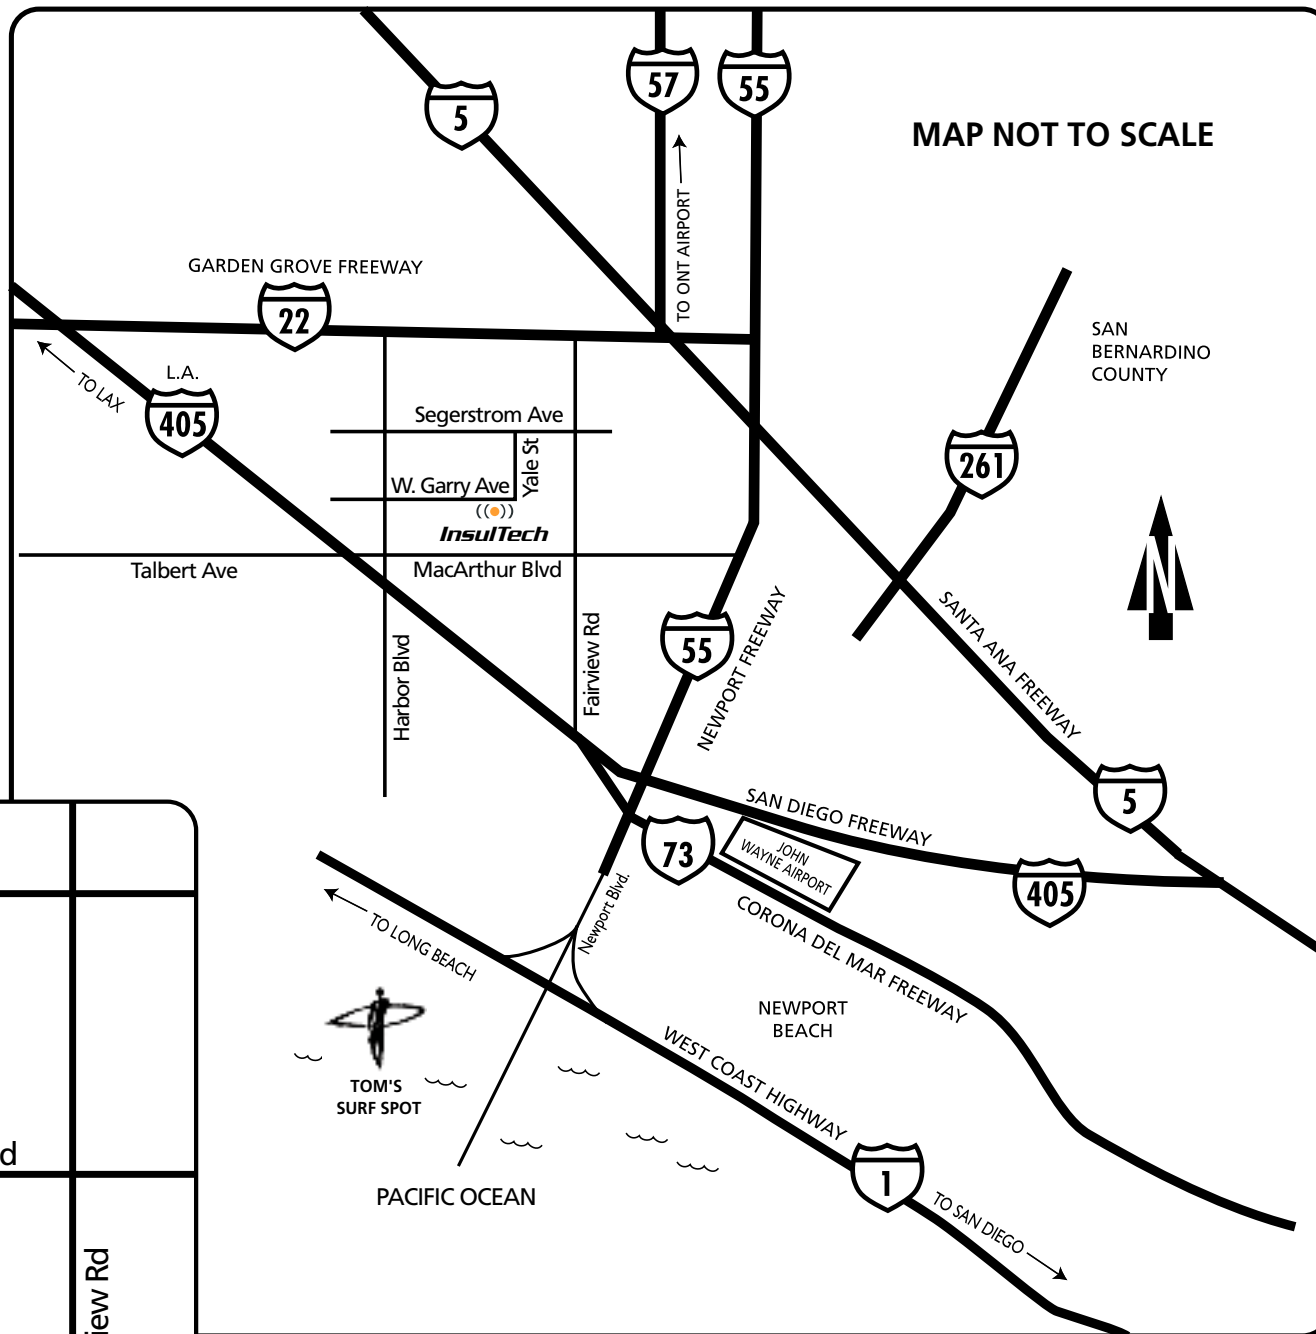

## Map & Driving Directions

The InsulTech office is located in the heart of Orange County, centrally located between the San Diego, Los Angeles and San Bernardino counties. We are available Monday through Friday from 8:00 A.M. to 5:00 P.M. (PST).

Contact information:  
 InsulTech, LLC  
 3530 W. Garry Avenue  
 Santa Ana, CA 92704  
 Phone 714.384.0506  
 Fax 714.384.0507  
 E-mail solutions@insultech.com

Directions  
 We are located just minutes north of the I-405 freeway and Harbor Blvd. Upon reaching the intersection of Harbor Blvd. and W. Garry Ave., proceed east. InsulTech will be on your right.

ENLARGED VIEW